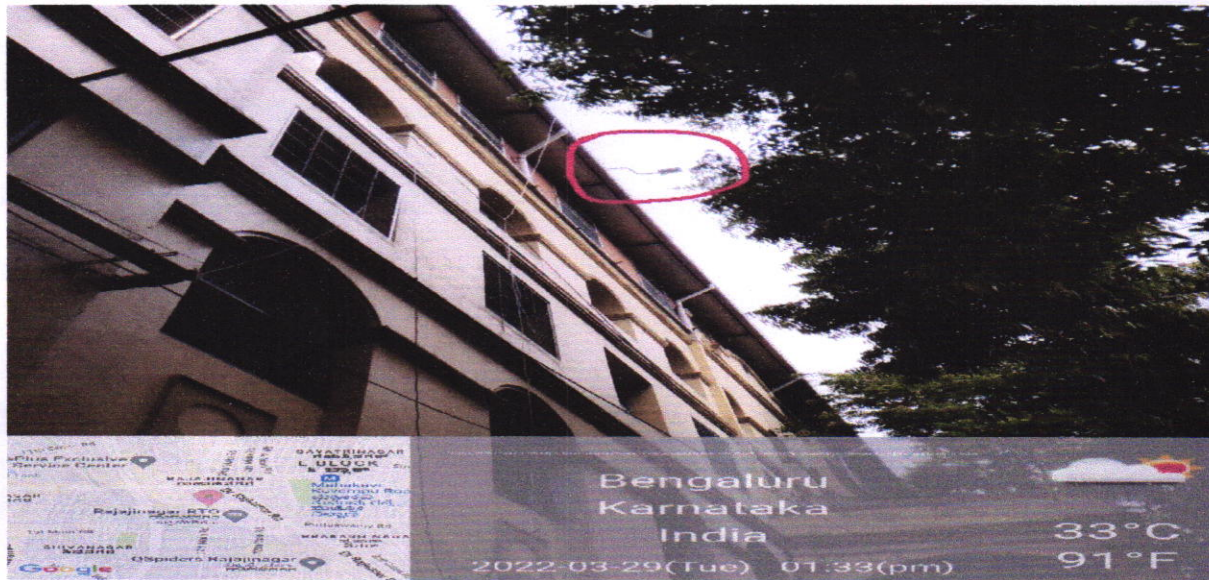

Solar lights on the premises