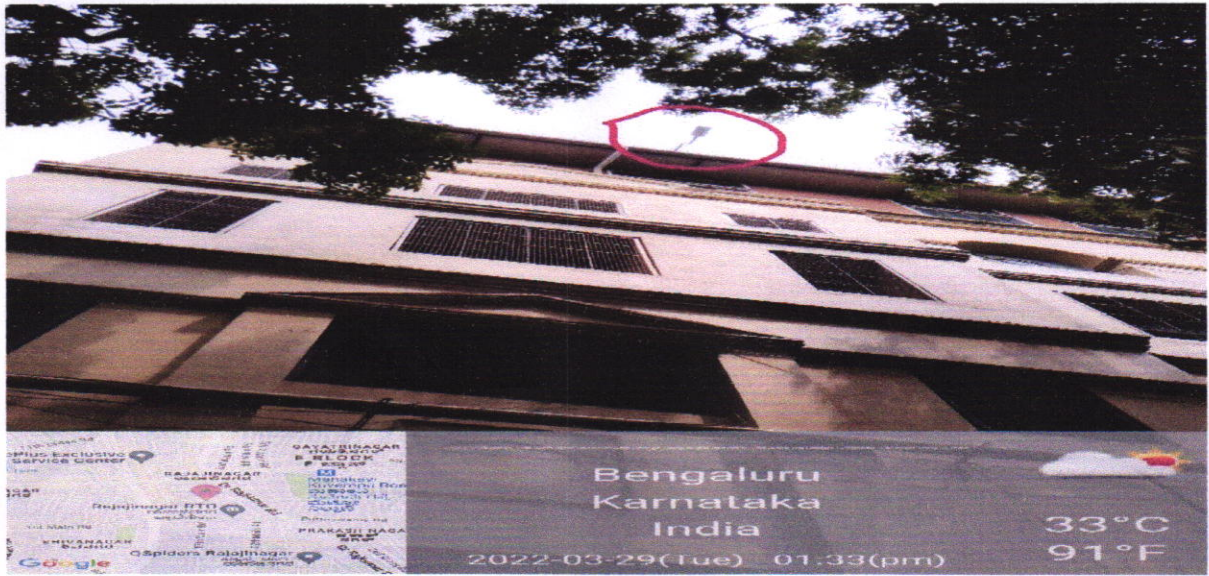

MES Institute of Management
Rajajinagar, Bangalore-560 010

MES INSTITUTE OF MANAGEMENT

VidyaVihar, 25/1,17th Main, II Block, Rajajinagar, Bangalore-560 010

Third floor classroom

Fourth floor conference hall.

Sunlight is the main source of lighting.

Solar lights on the premises

Solar panel

Shardes
 Principal
 MES Institute of Management
 Raiajinagar, Bangalore-560 010