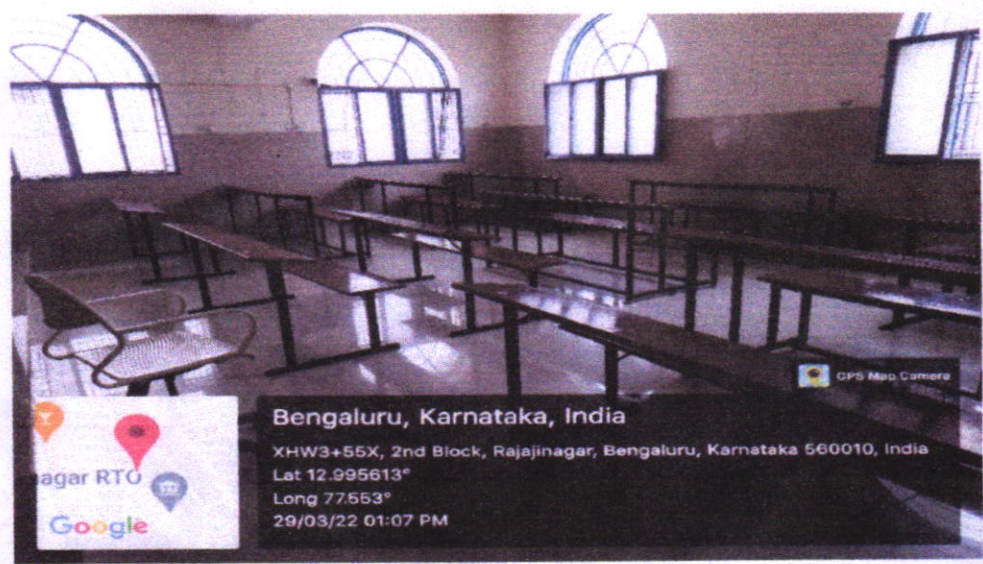

MES INSTITUTE OF MANAGEMENT

VidyaVihar, 25/1,17th Main, II Block, Rajajinagar, Bangalore-560 010

Third floor classroom

Fourth floor conference hall.