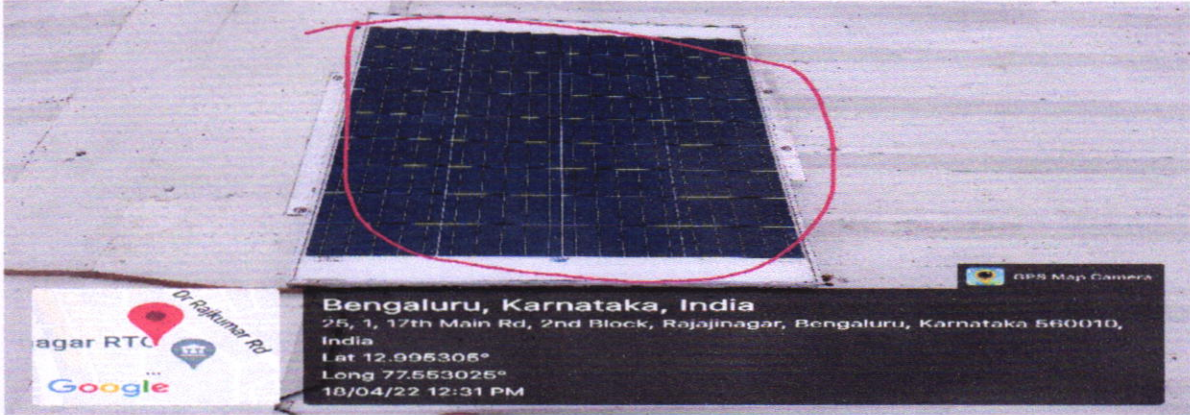

Solar panel

Shardes
Principal
MES Institute of Management
Raiajinagar, Bangalore-560 010