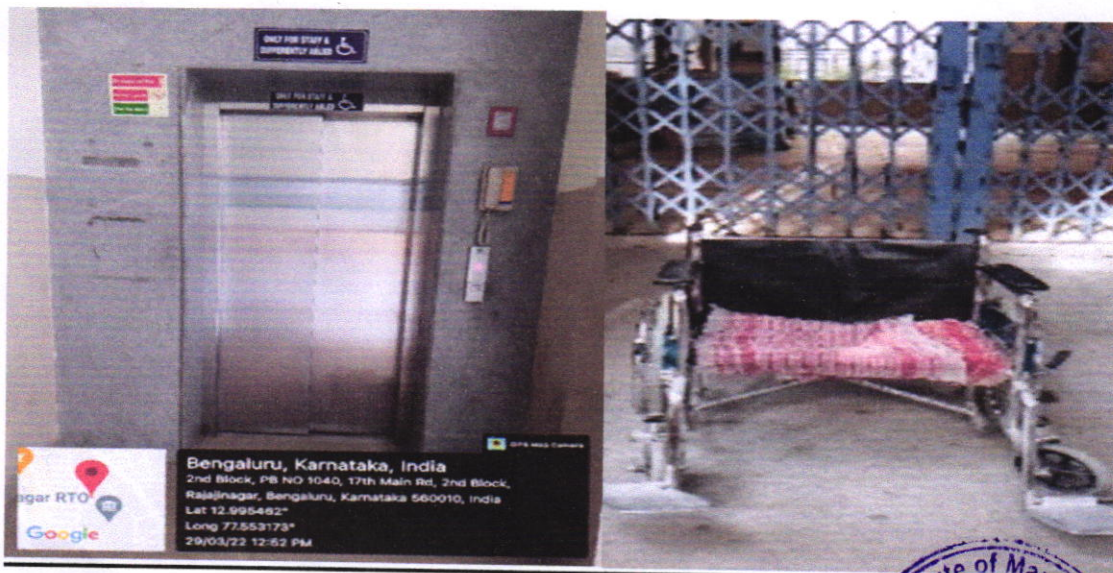

MES INSTITUTE OF MANAGEMENT
VidyaVihar, 25/1,17th Main, II Block, Rajajinagar, Bangalore-560 010

7.1.8. Institution provides an inclusive environment for everyone with tolerance and harmony towards cultural, regional, linguistic, communal, socio-economic and other diversities

Book Bank Facilities:

Strengthening infrastructure for differently abled students:

Capacity Building for Women

Mehandi

Reducing Regional Imbalances:

Hindi day

Regional Festivals

Ganesha festival is celebrated every year, the idols will be of eco-Friendly