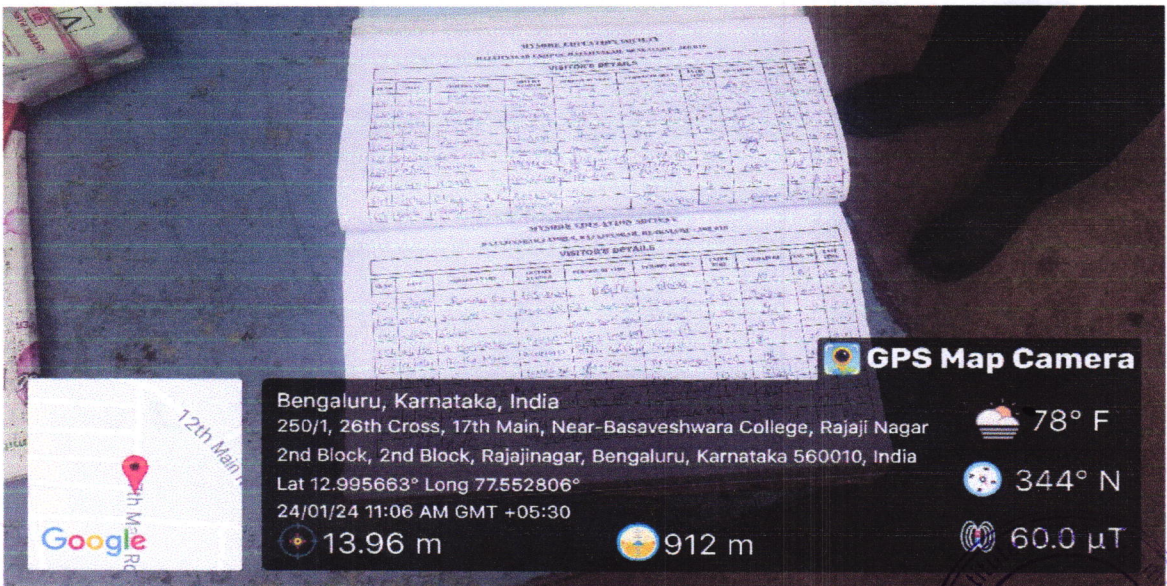

GPS Map Camera
Bengaluru, Karnataka, India
249, 2nd Block, Rajajinagar, Bengaluru, Karnataka 560010, India
Lat 12.995663° Long 77.552764°
24/01/24 11:06 AM GMT +05:30
78° F
127° SE
6.09 m
912 m
20.0 μT

GPS Map Camera
Bengaluru, Karnataka, India
250/1, 26th Cross, 17th Main, Near-Basaveshwara College, Rajaji Nagar
2nd Block, 2nd Block, Rajajinagar, Bengaluru, Karnataka 560010, India
Lat 12.995663° Long 77.552771°
24/01/24 11:06 AM GMT +05:30
78° F
10° N
14.23 m
912 m
25.0 μT

GPS Map Camera
Bengaluru, Karnataka, India
250/1, 26th Cross, 17th Main, Near-Basaveshwara College, Rajaji Nagar
2nd Block, 2nd Block, Rajajinagar, Bengaluru, Karnataka 560010, India
Lat 12.995657° Long 77.552771°
24/01/24 11:06 AM GMT +05:30
78° F
319° NW
5.95 m
912 m
58.0 μT

GPS Map Camera
Bengaluru, Karnataka, India
250/1, 26th Cross, 17th Main, Near-Basaveshwara College, Rajaji Nagar
2nd Block, 2nd Block, Rajajinagar, Bengaluru, Karnataka 560010, India
Lat 12.995663° Long 77.552806°
24/01/24 11:06 AM GMT +05:30
78° F
344° N
13.96 m
912 m
60.0 μT